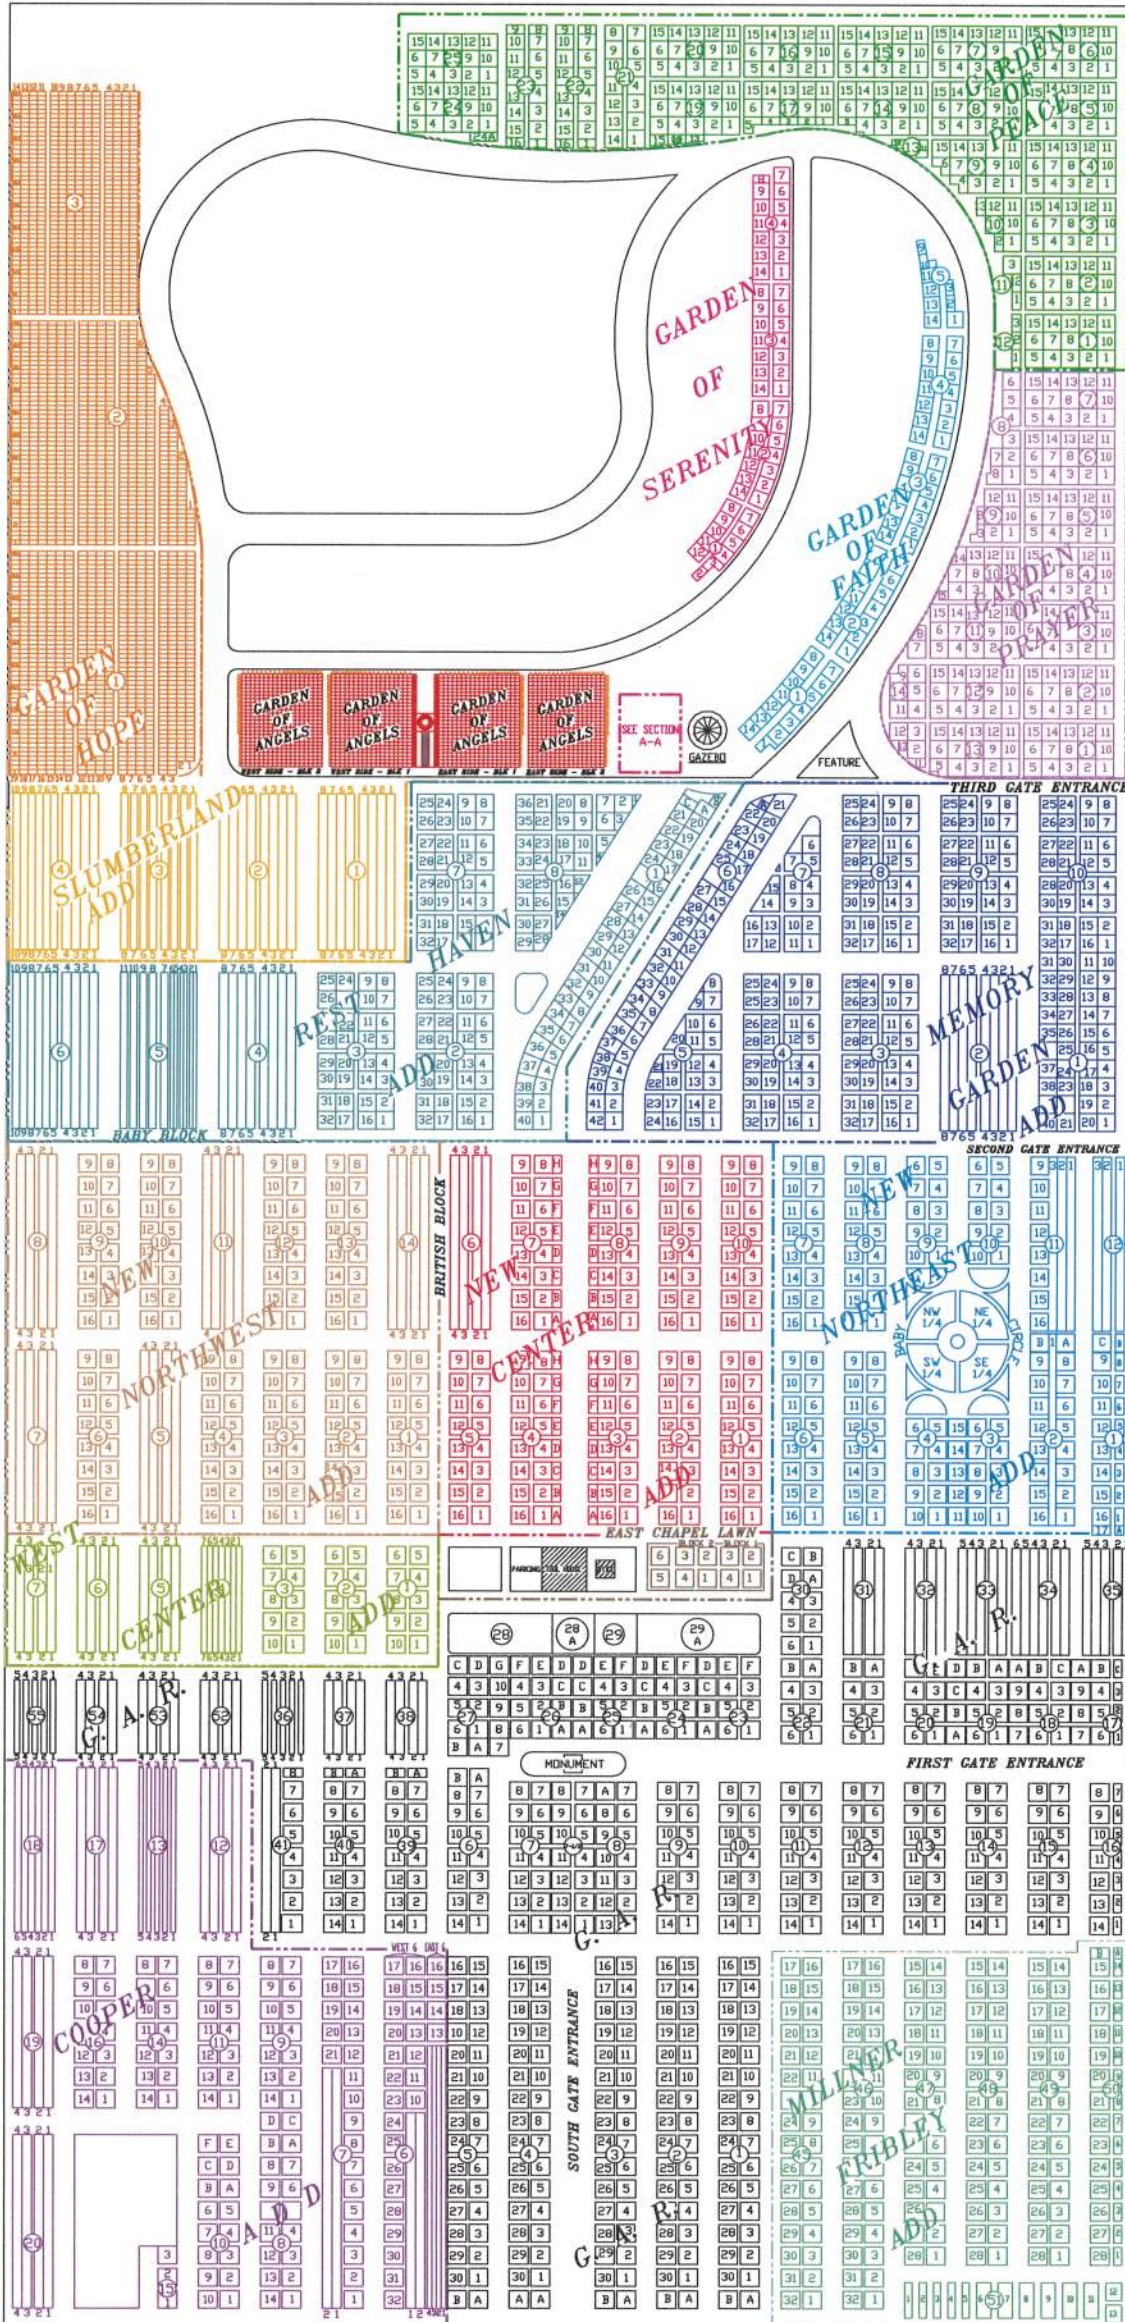

G.A.R. CEMETERY

HIGHLAND 30TH AVE N.W. (NORTH MIAMI)

5	4
6	3
7	2
8	1

SECTION A-A

PRAYING HANDS MAUSOLEUM

NORTH SIDE

12	13	25	37	37	25	13	12
11	14	26	38	38	26	14	11
10	15	27	39	39	27	15	10
9	16	28	40	40	28	16	9
8	17	29	41	41	29	17	8
7	18	30	42	42	30	18	7
6	19	31	43	43	31	19	6
5	20	32	44	44	32	20	5
4	21	33	45	45	33	21	4
3	22	34	46	46	34	22	3
2	23	35	47	47	35	23	2
1	24	36	48	48	36	24	1

SOUTH SIDE

PRAYING HANDS COLUMBARIUM

North side

19	18	7	6	6	7	18	19
20	17	8	5	5	8	17	20
21	16	9	4	4	9	16	21
22	15	10	3	3	10	15	22
23	14	11	2	2	11	14	23
24	13	12	1	1	12	13	24

SOUTH SIDE (ROAD)

GARDEN OF FAITH COLUMBARIUM WEST

NORTH SIDE

19	18	7	6	6	7	18	19
20	17	8	5	5	8	17	20
21	16	9	4	4	9	16	21
22	15	10	3	3	10	15	22
23	14	11	2	2	11	14	23
24	13	12	1	1	12	13	24

SOUTH SIDE (ROAD)

REFLECTION

CIRCLE

GAZEBO

REV. D
January 27, 2016
UPDATED BY TRAVIS JONES

SCALE

26TH AVE. N.W.